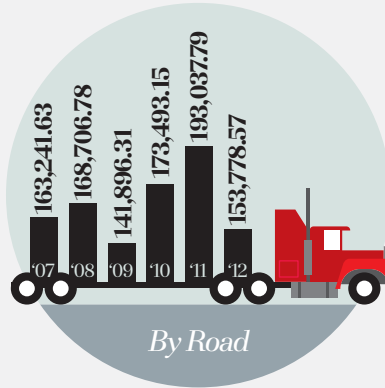

Mexico:

THE LOGISTICS HUB OF THE AMERICAS

Mexican Exports by Transport Mode

Million USD
(Data for 2012, from January to September)