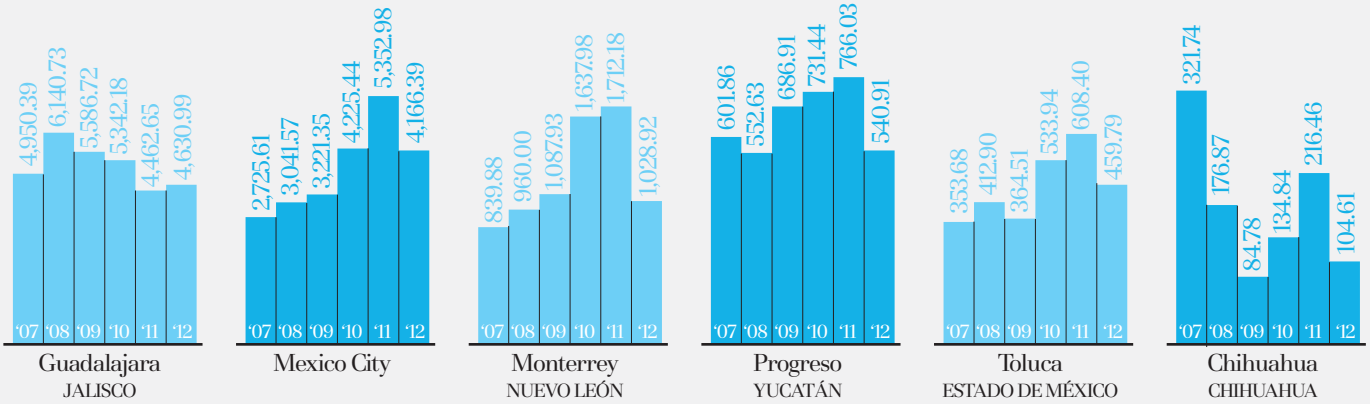

Major Customs for Mexican Exports

By Air

Exports by custom, million USD (Data for 2012, from January to September)