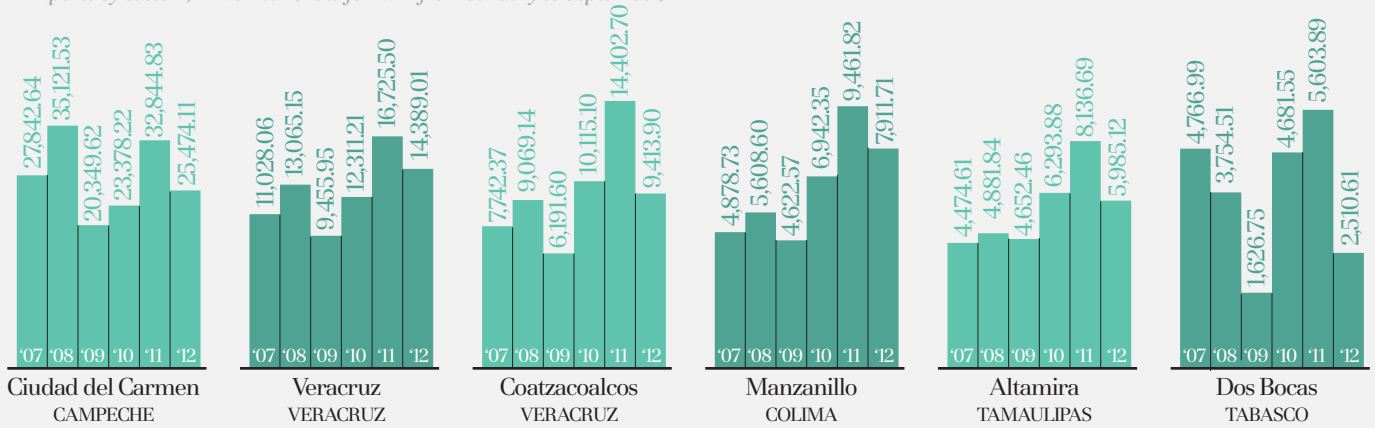

### By Road

Exports by custom, million USD (Data for 2012, from January to September)

## By Sea

Exports by custom, million USD (Data for 2012 from January to September)