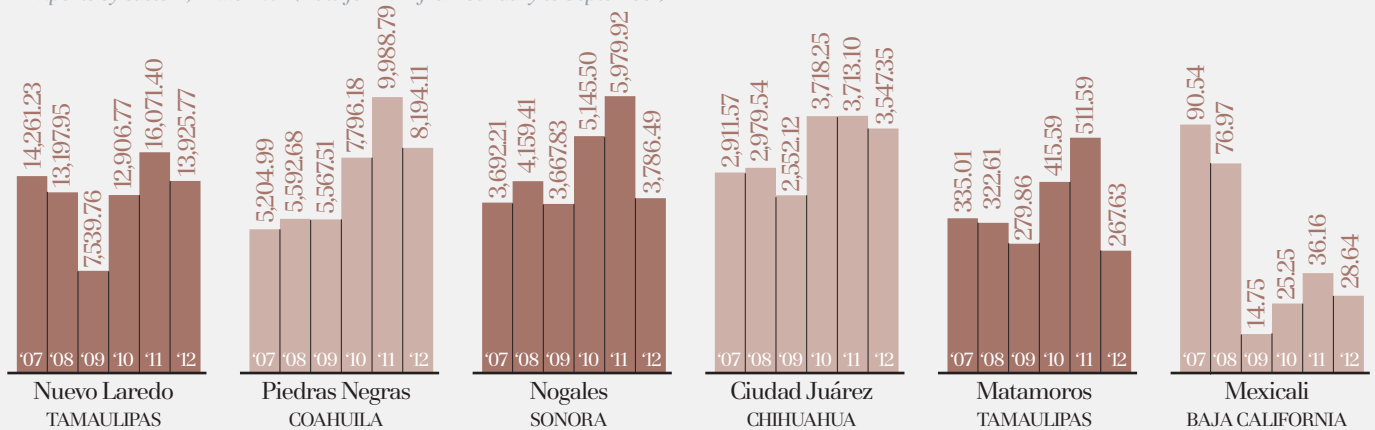

By Rail

Exports by custom, million USD (Data for 2012 from January to September)